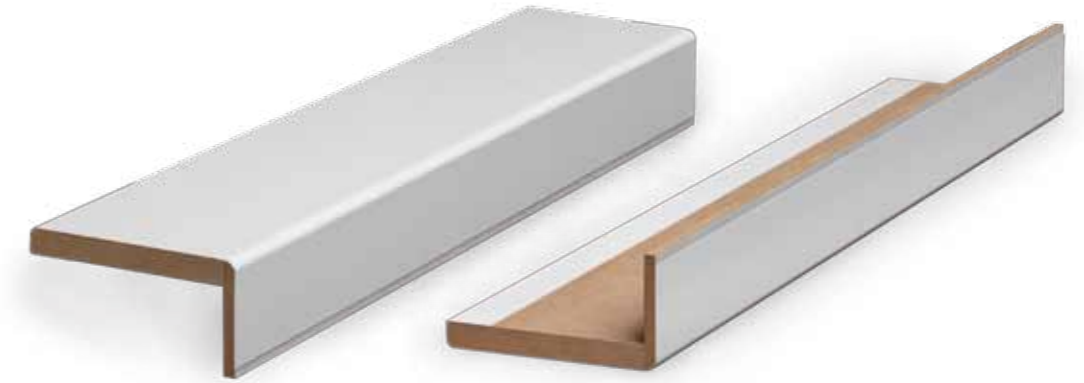

FOLYO
Paintable
ABS-PVC-PP

DIMENSIONAL expansion to your design potential with our 3D edgebands...

3D - BEYAZ

3D - KREM

3D - BEJ

3D - VIŞNE

3D - SİYAH

Paintable Foil is suitable for industrial or manual processing, used for painting process applied on particleboard or MDF surfaces to obtain different designs, which stands out with its high color holding capacity and scratch resistance.

Paintable Foil can be produced from PVC, PP or ABS material.

We wish to continue these innovations with the target of becoming an "innovative and reliable" global brand.

*We are constantly working
for a healthier and
better product..*